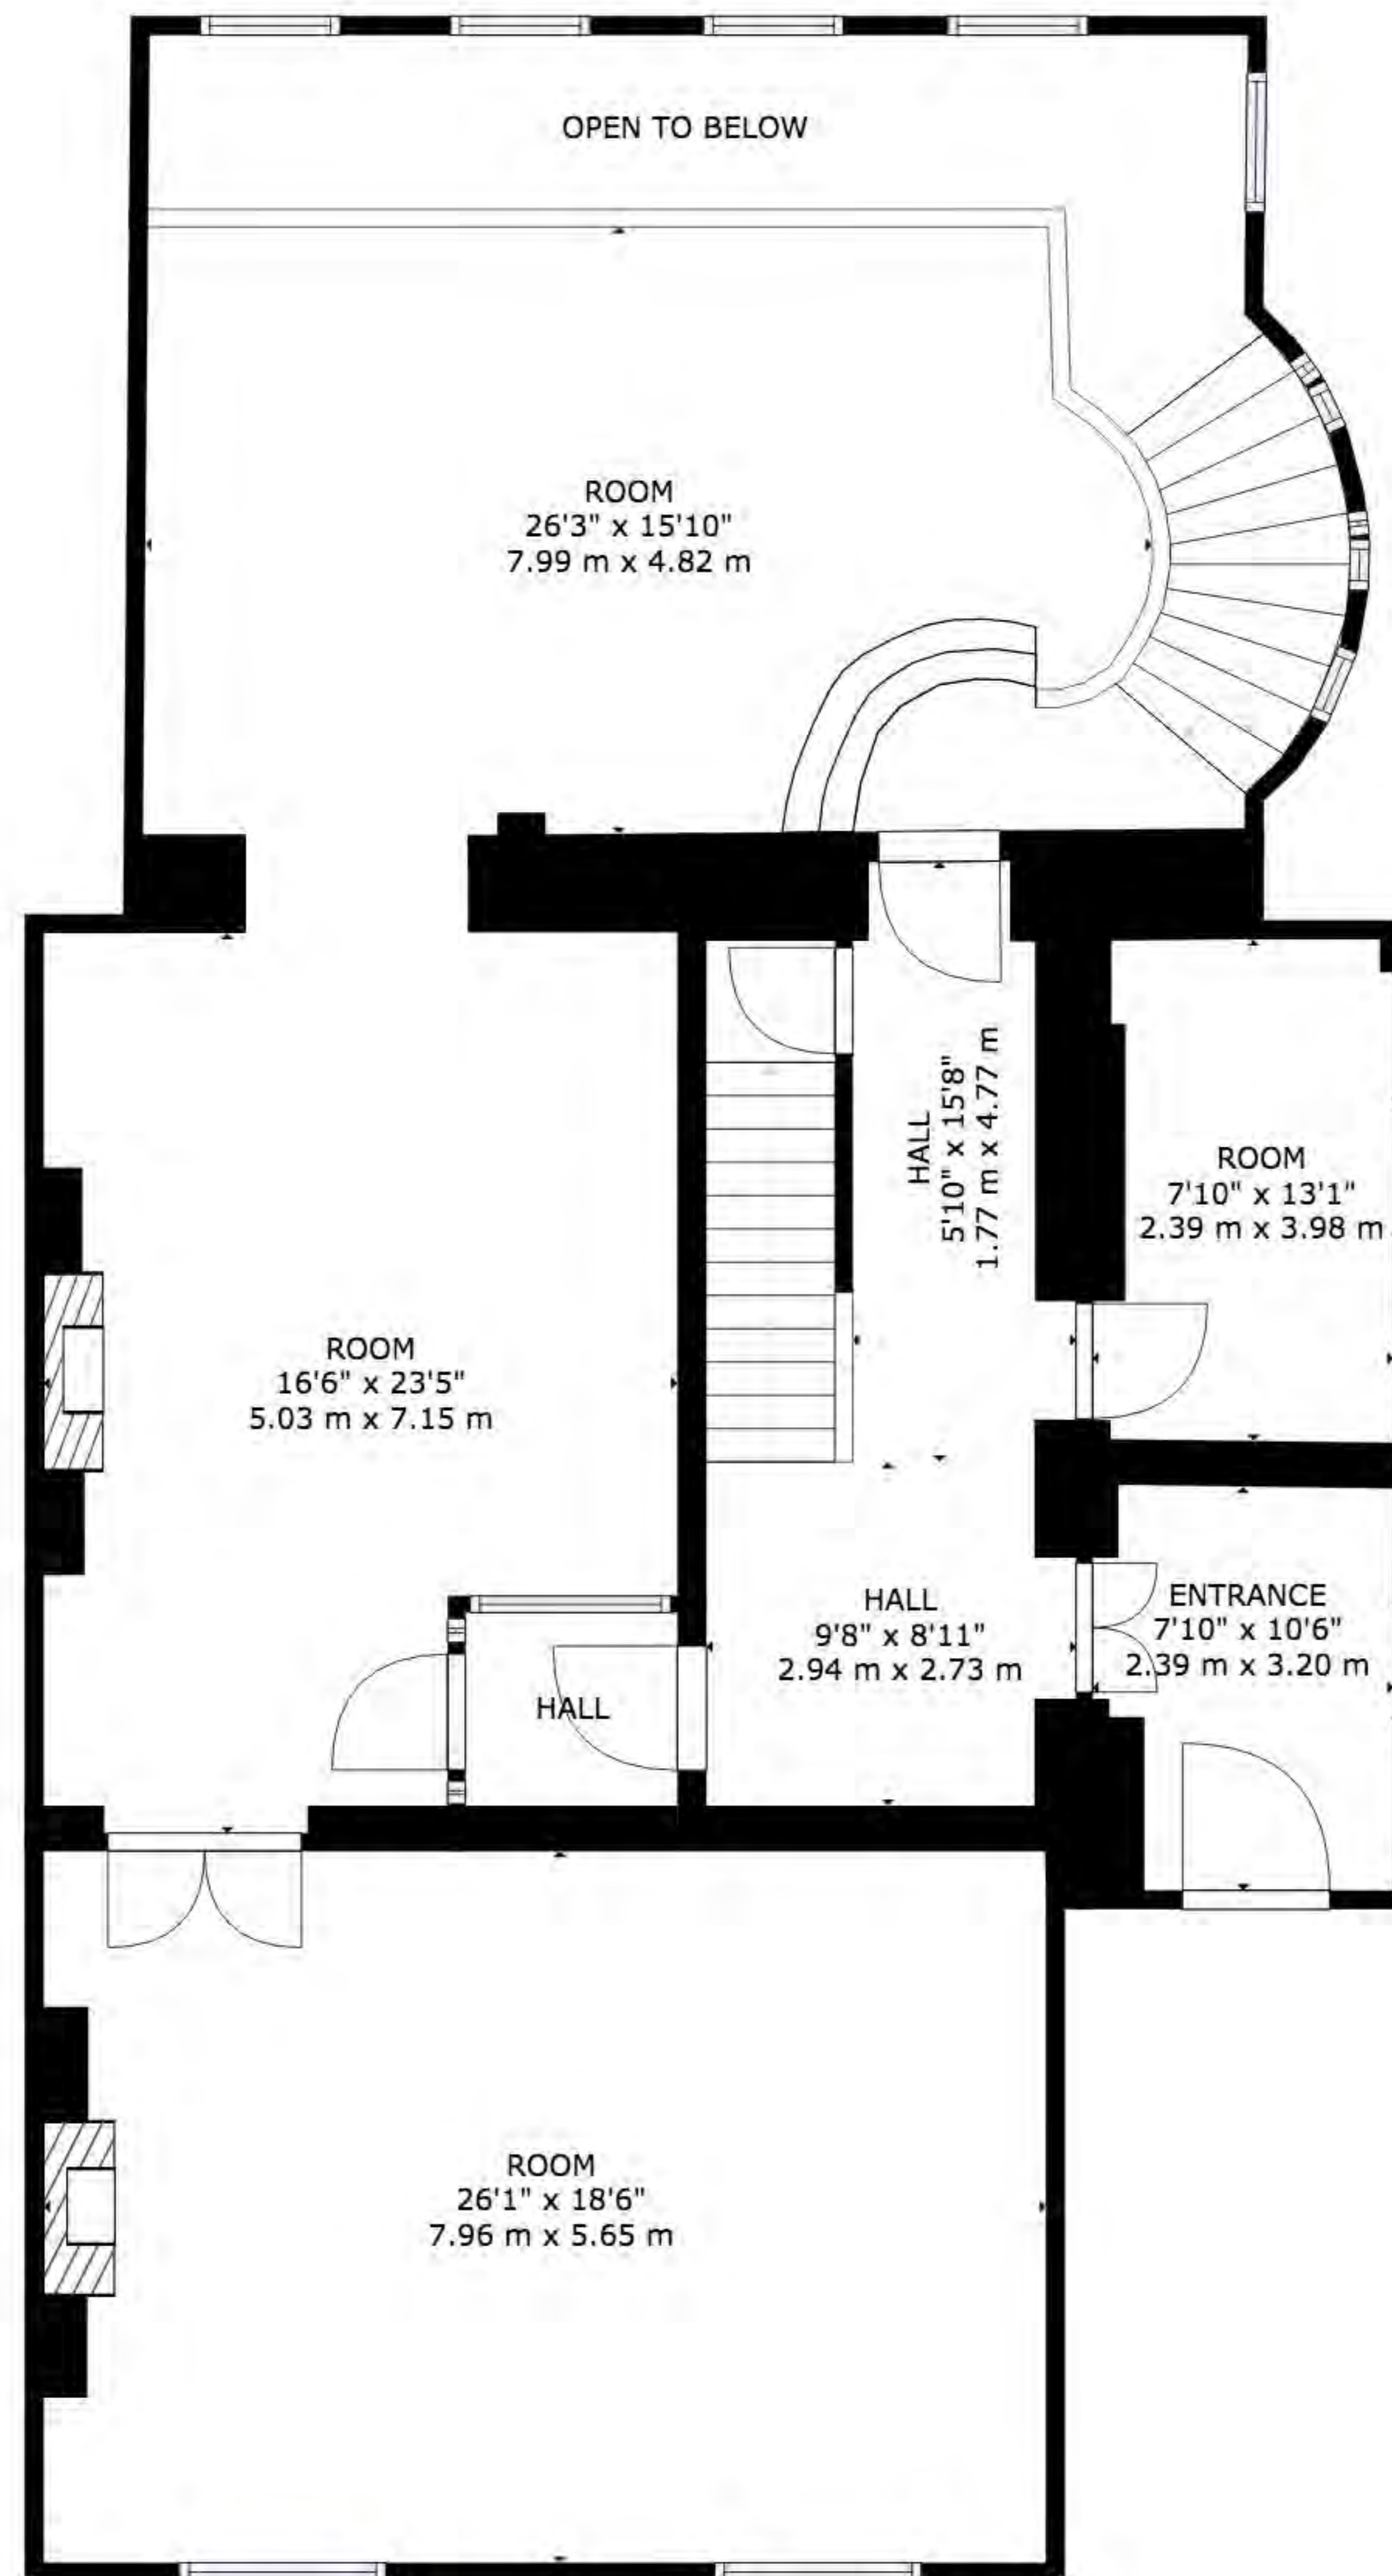

GROSS INTERNAL AREA
 FLOOR 1: 2024 sq ft, 188 m², FLOOR 2: 1874 sq ft, 174 m²
 FLOOR 3: 1315 sq ft, 122 m², FLOOR 4: 1283 sq ft, 119 m²
 TOTAL: 6497 sq ft, 604 m²
 SIZES AND DIMENSIONS ARE APPROXIMATE, ACTUAL MAY VARY.

FLOOR 1

FLOOR 2

FLOOR 3

FLOOR 4

GROSS INTERNAL AREA

FLOOR 1: 2024 sq ft, 188 m², FLOOR 2: 1874 sq ft, 174 m²

FLOOR 3: 1315 sq ft, 122 m², FLOOR 4: 1283 sq ft, 119 m²

TOTAL: 6497 sq ft, 604 m²

SIZES AND DIMENSIONS ARE APPROXIMATE, ACTUAL MAY VARY.

PROPERTY MEDIA EXPERTS

www.vrtours.ie

GROSS INTERNAL AREA

FLOOR 1: 2024 sq ft, 188 m², FLOOR 2: 1874 sq ft, 174 m²

FLOOR 3: 1315 sq ft, 122 m², FLOOR 4: 1283 sq ft, 119 m²

TOTAL: 6497 sq ft, 604 m²

SIZES AND DIMENSIONS ARE APPROXIMATE, ACTUAL MAY VARY.

GROSS INTERNAL AREA
 FLOOR 1: 2024 sq ft, 188 m², FLOOR 2: 1874 sq ft, 174 m²
 FLOOR 3: 1315 sq ft, 122 m², FLOOR 4: 1283 sq ft, 119 m²
 TOTAL: 6497 sq ft, 604 m²
 SIZES AND DIMENSIONS ARE APPROXIMATE, ACTUAL MAY VARY.