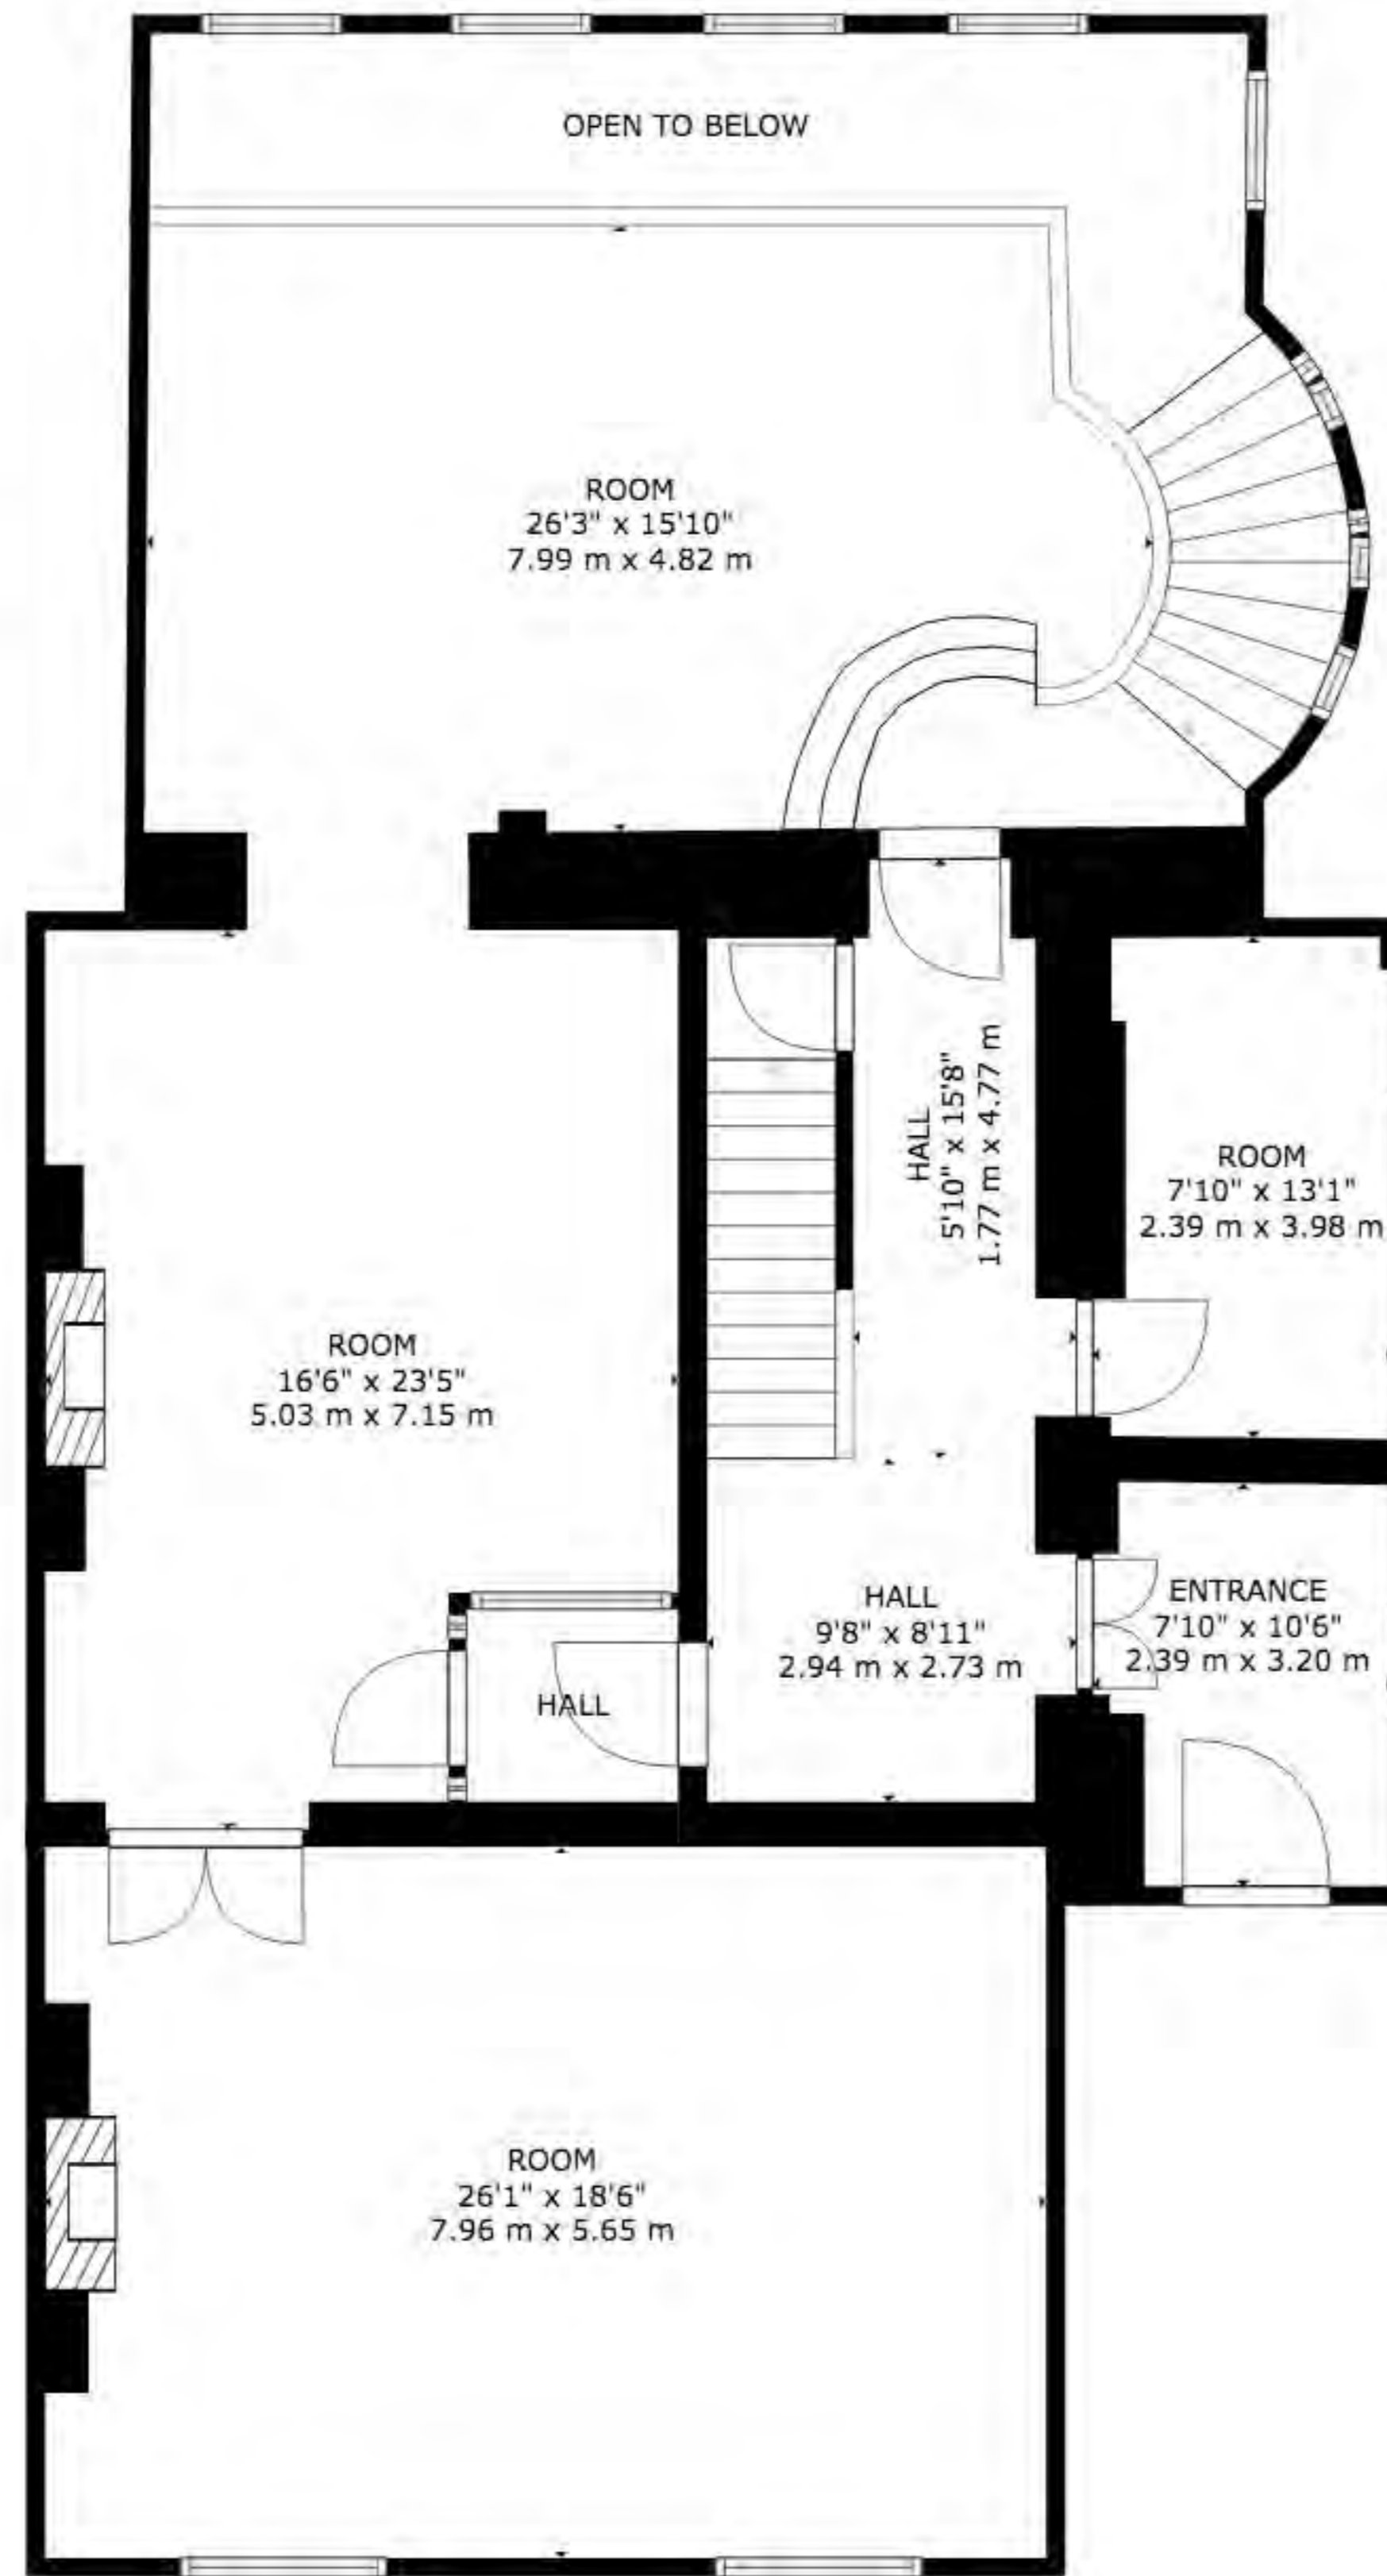

GROSS INTERNAL AREA
 FLOOR 1: 2024 sq ft, 188 m², FLOOR 2: 1874 sq ft, 174 m²
 FLOOR 3: 1315 sq ft, 122 m², FLOOR 4: 1283 sq ft, 119 m²
 TOTAL: 6497 sq ft, 604 m²
 SIZES AND DIMENSIONS ARE APPROXIMATE, ACTUAL MAY VARY.

FLOOR 1

FLOOR 2

FLOOR 3

FLOOR 4

GROSS INTERNAL AREA

FLOOR 1: 2024 sq ft, 188 m², FLOOR 2: 1874 sq ft, 174 m²

FLOOR 3: 1315 sq ft, 122 m², FLOOR 4: 1283 sq ft, 119 m²

TOTAL: 6497 sq ft, 604 m²

SIZES AND DIMENSIONS ARE APPROXIMATE, ACTUAL MAY VARY.

PROPERTY MEDIA EXPERTS

www.vrtours.ie

GROSS INTERNAL AREA

FLOOR 1: 2024 sq ft, 188 m², FLOOR 2: 1874 sq ft, 174 m²

FLOOR 3: 1315 sq ft, 122 m², FLOOR 4: 1283 sq ft, 119 m²

TOTAL: 6497 sq ft, 604 m²

SIZES AND DIMENSIONS ARE APPROXIMATE, ACTUAL MAY VARY.

GROSS INTERNAL AREA
 FLOOR 1: 2024 sq ft, 188 m², FLOOR 2: 1874 sq ft, 174 m²
 FLOOR 3: 1315 sq ft, 122 m², FLOOR 4: 1283 sq ft, 119 m²
 TOTAL: 6497 sq ft, 604 m²
 SIZES AND DIMENSIONS ARE APPROXIMATE, ACTUAL MAY VARY.