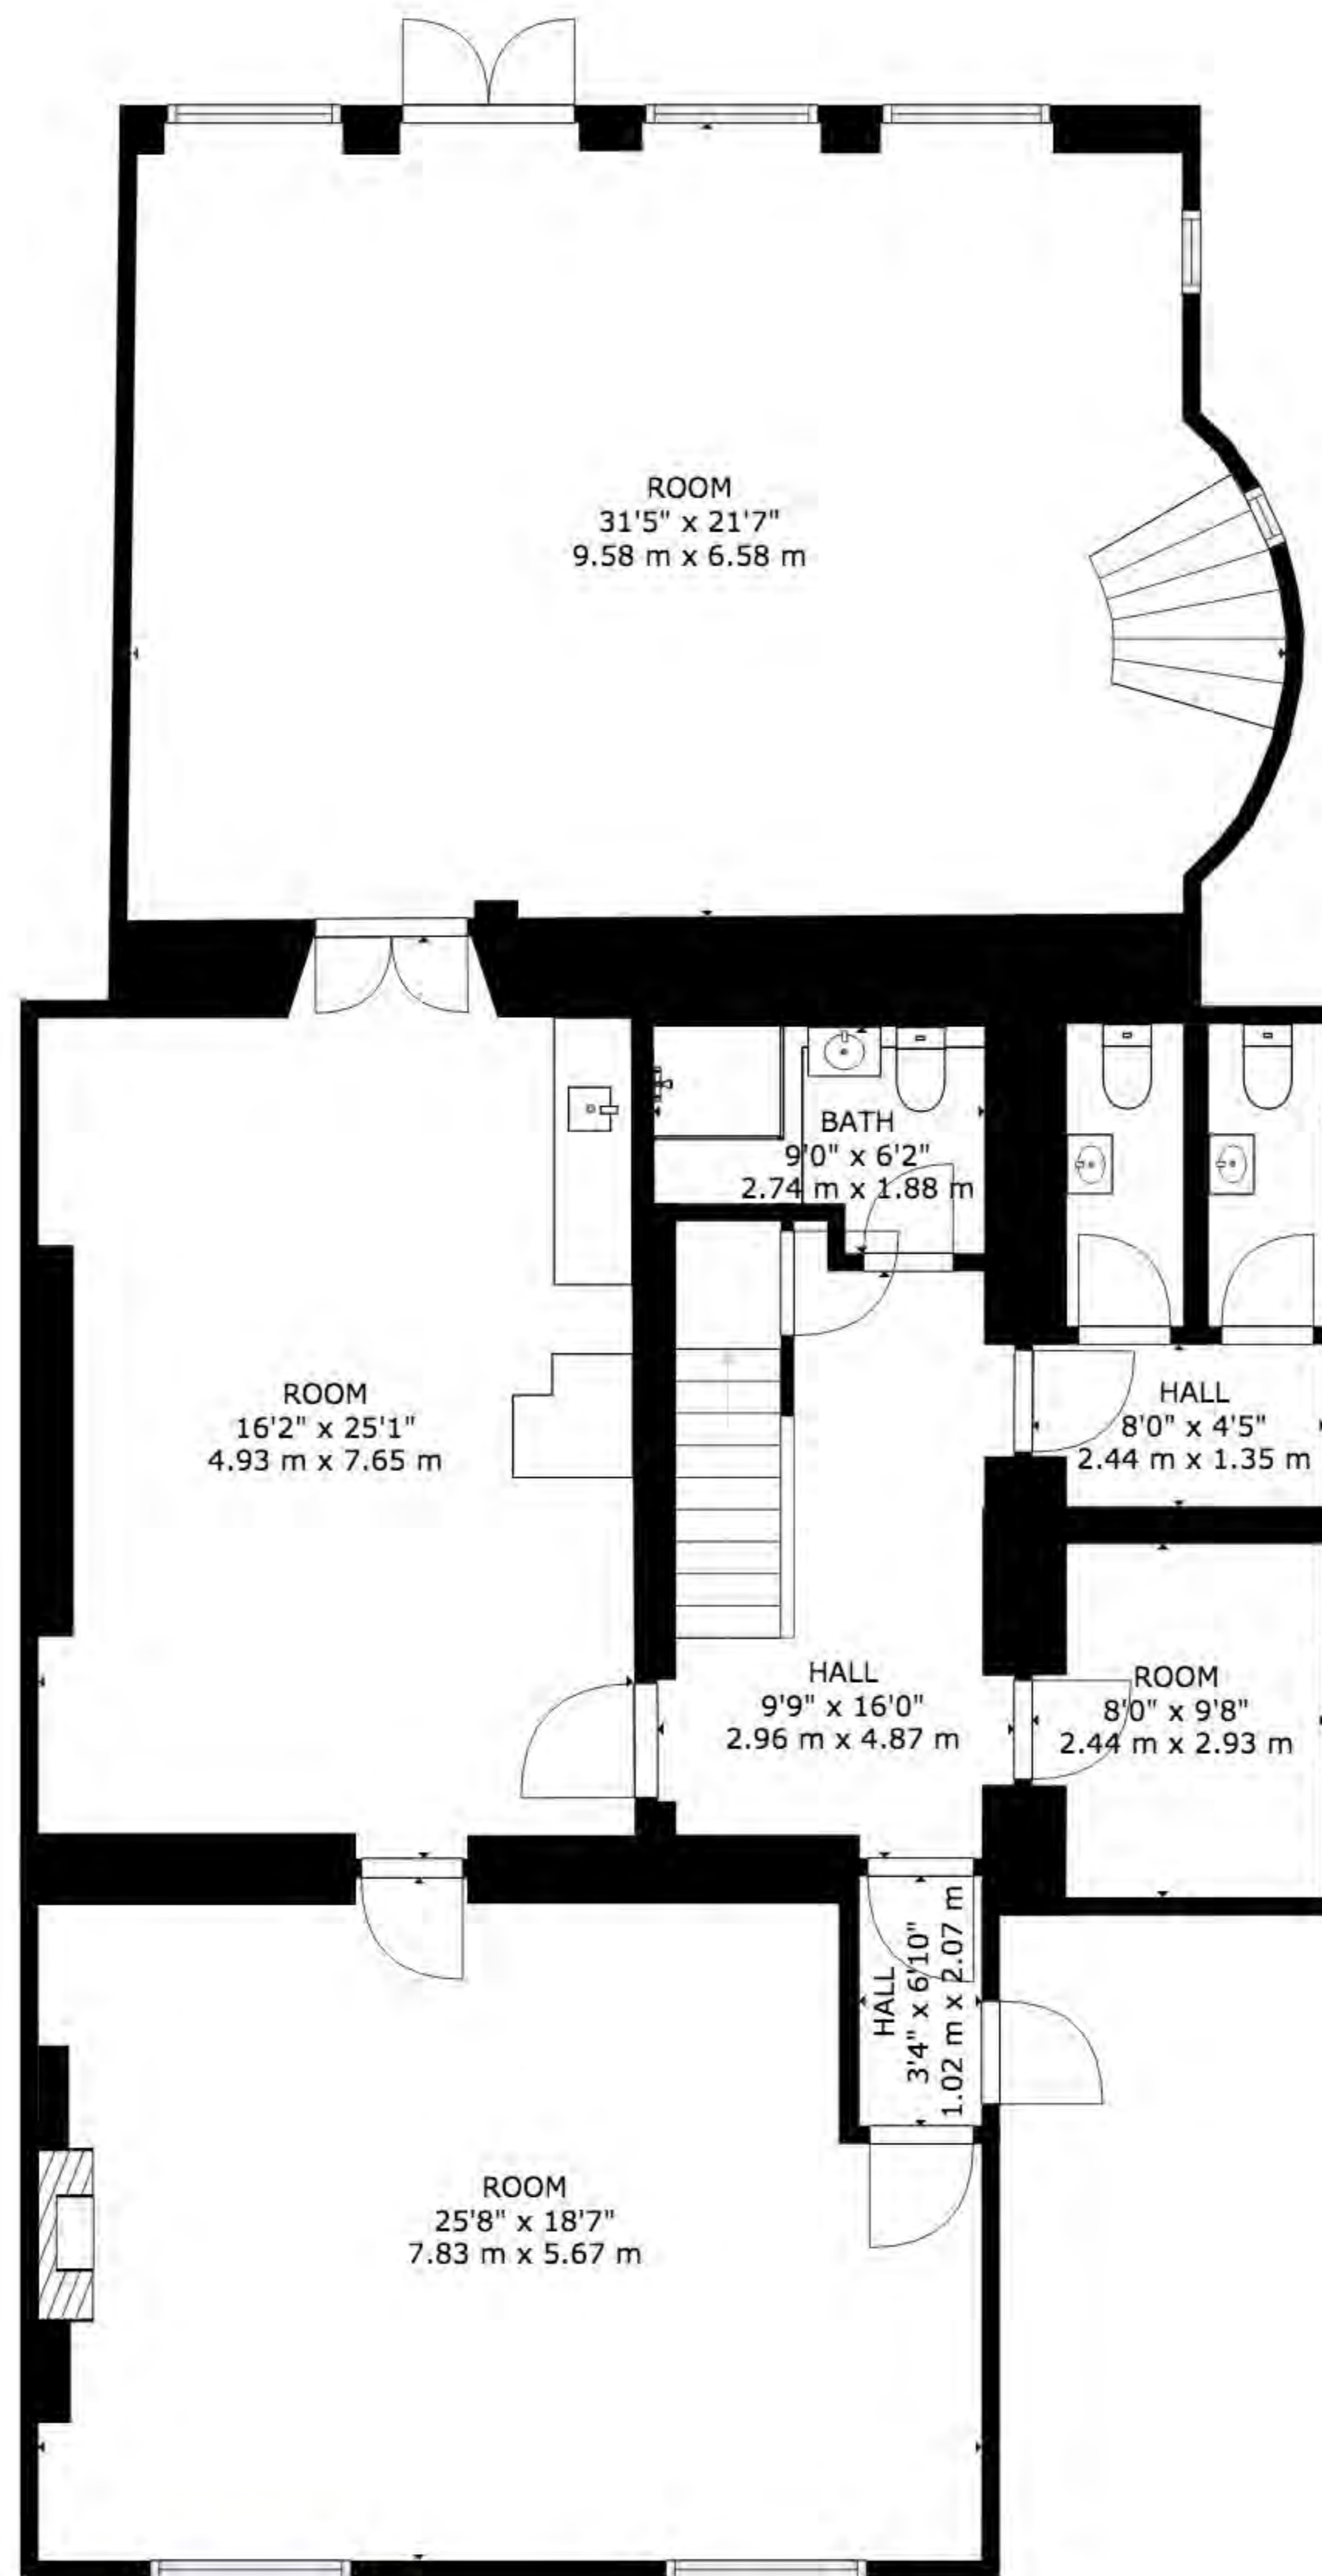

GROSS INTERNAL AREA
 FLOOR 1: 2024 sq ft, 188 m², FLOOR 2: 1874 sq ft, 174 m²
 FLOOR 3: 1315 sq ft, 122 m², FLOOR 4: 1283 sq ft, 119 m²
 TOTAL: 6497 sq ft, 604 m²
 SIZES AND DIMENSIONS ARE APPROXIMATE, ACTUAL MAY VARY.

FLOOR 1

FLOOR 2

FLOOR 3

FLOOR 4

GROSS INTERNAL AREA

FLOOR 1: 2024 sq ft, 188 m², FLOOR 2: 1874 sq ft, 174 m²

FLOOR 3: 1315 sq ft, 122 m², FLOOR 4: 1283 sq ft, 119 m²

TOTAL: 6497 sq ft, 604 m²

SIZES AND DIMENSIONS ARE APPROXIMATE, ACTUAL MAY VARY.

PROPERTY MEDIA EXPERTS

www.vrtours.ie

GROSS INTERNAL AREA

FLOOR 1: 2024 sq ft, 188 m², FLOOR 2: 1874 sq ft, 174 m²

FLOOR 3: 1315 sq ft, 122 m², FLOOR 4: 1283 sq ft, 119 m²

TOTAL: 6497 sq ft, 604 m²

SIZES AND DIMENSIONS ARE APPROXIMATE, ACTUAL MAY VARY.

GROSS INTERNAL AREA
 FLOOR 1: 2024 sq ft, 188 m², FLOOR 2: 1874 sq ft, 174 m²
 FLOOR 3: 1315 sq ft, 122 m², FLOOR 4: 1283 sq ft, 119 m²
 TOTAL: 6497 sq ft, 604 m²
 SIZES AND DIMENSIONS ARE APPROXIMATE, ACTUAL MAY VARY.