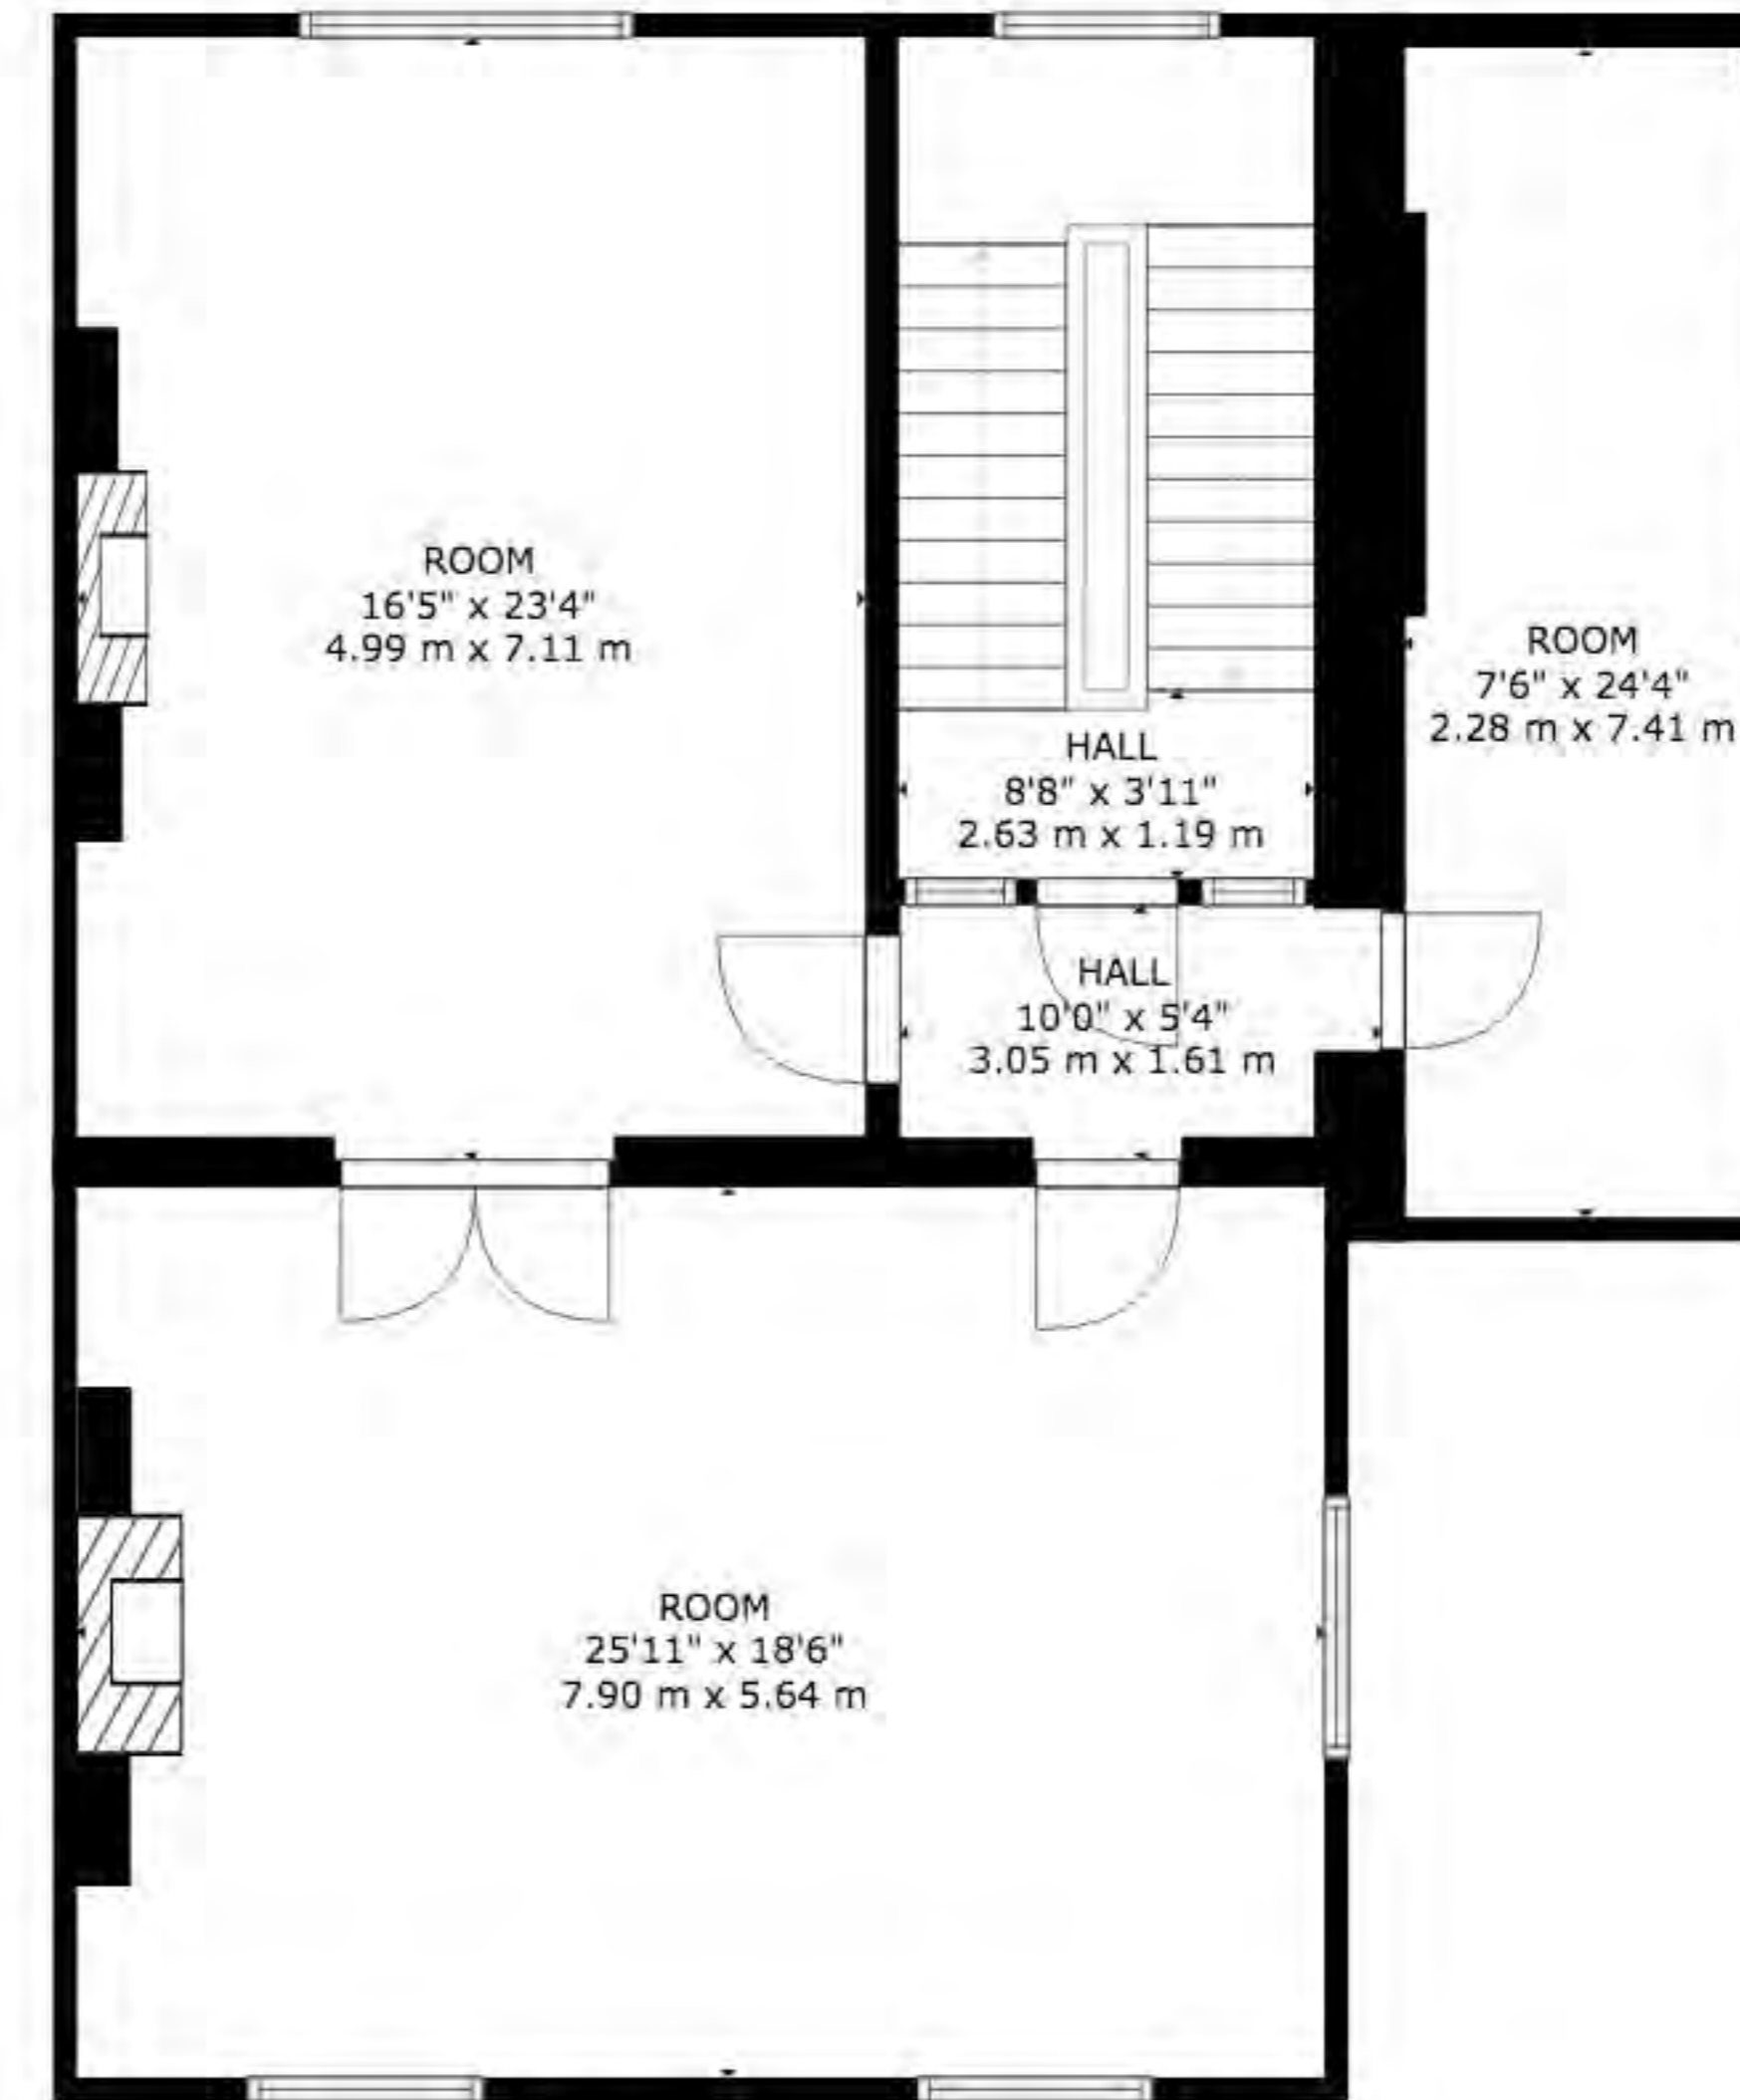

GROSS INTERNAL AREA
 FLOOR 1: 2024 sq ft, 188 m², FLOOR 2: 1874 sq ft, 174 m²
 FLOOR 3: 1315 sq ft, 122 m², FLOOR 4: 1283 sq ft, 119 m²
 TOTAL: 6497 sq ft, 604 m²
 SIZES AND DIMENSIONS ARE APPROXIMATE, ACTUAL MAY VARY.

FLOOR 1

FLOOR 2

FLOOR 3

FLOOR 4

GROSS INTERNAL AREA

FLOOR 1: 2024 sq ft, 188 m², FLOOR 2: 1874 sq ft, 174 m²

FLOOR 3: 1315 sq ft, 122 m², FLOOR 4: 1283 sq ft, 119 m²

TOTAL: 6497 sq ft, 604 m²

SIZES AND DIMENSIONS ARE APPROXIMATE, ACTUAL MAY VARY.

PROPERTY MEDIA EXPERTS

www.vrtours.ie

GROSS INTERNAL AREA

FLOOR 1: 2024 sq ft, 188 m², FLOOR 2: 1874 sq ft, 174 m²

FLOOR 3: 1315 sq ft, 122 m², FLOOR 4: 1283 sq ft, 119 m²

TOTAL: 6497 sq ft, 604 m²

SIZES AND DIMENSIONS ARE APPROXIMATE, ACTUAL MAY VARY.

GROSS INTERNAL AREA
 FLOOR 1: 2024 sq ft, 188 m², FLOOR 2: 1874 sq ft, 174 m²
 FLOOR 3: 1315 sq ft, 122 m², FLOOR 4: 1283 sq ft, 119 m²
 TOTAL: 6497 sq ft, 604 m²
 SIZES AND DIMENSIONS ARE APPROXIMATE, ACTUAL MAY VARY.