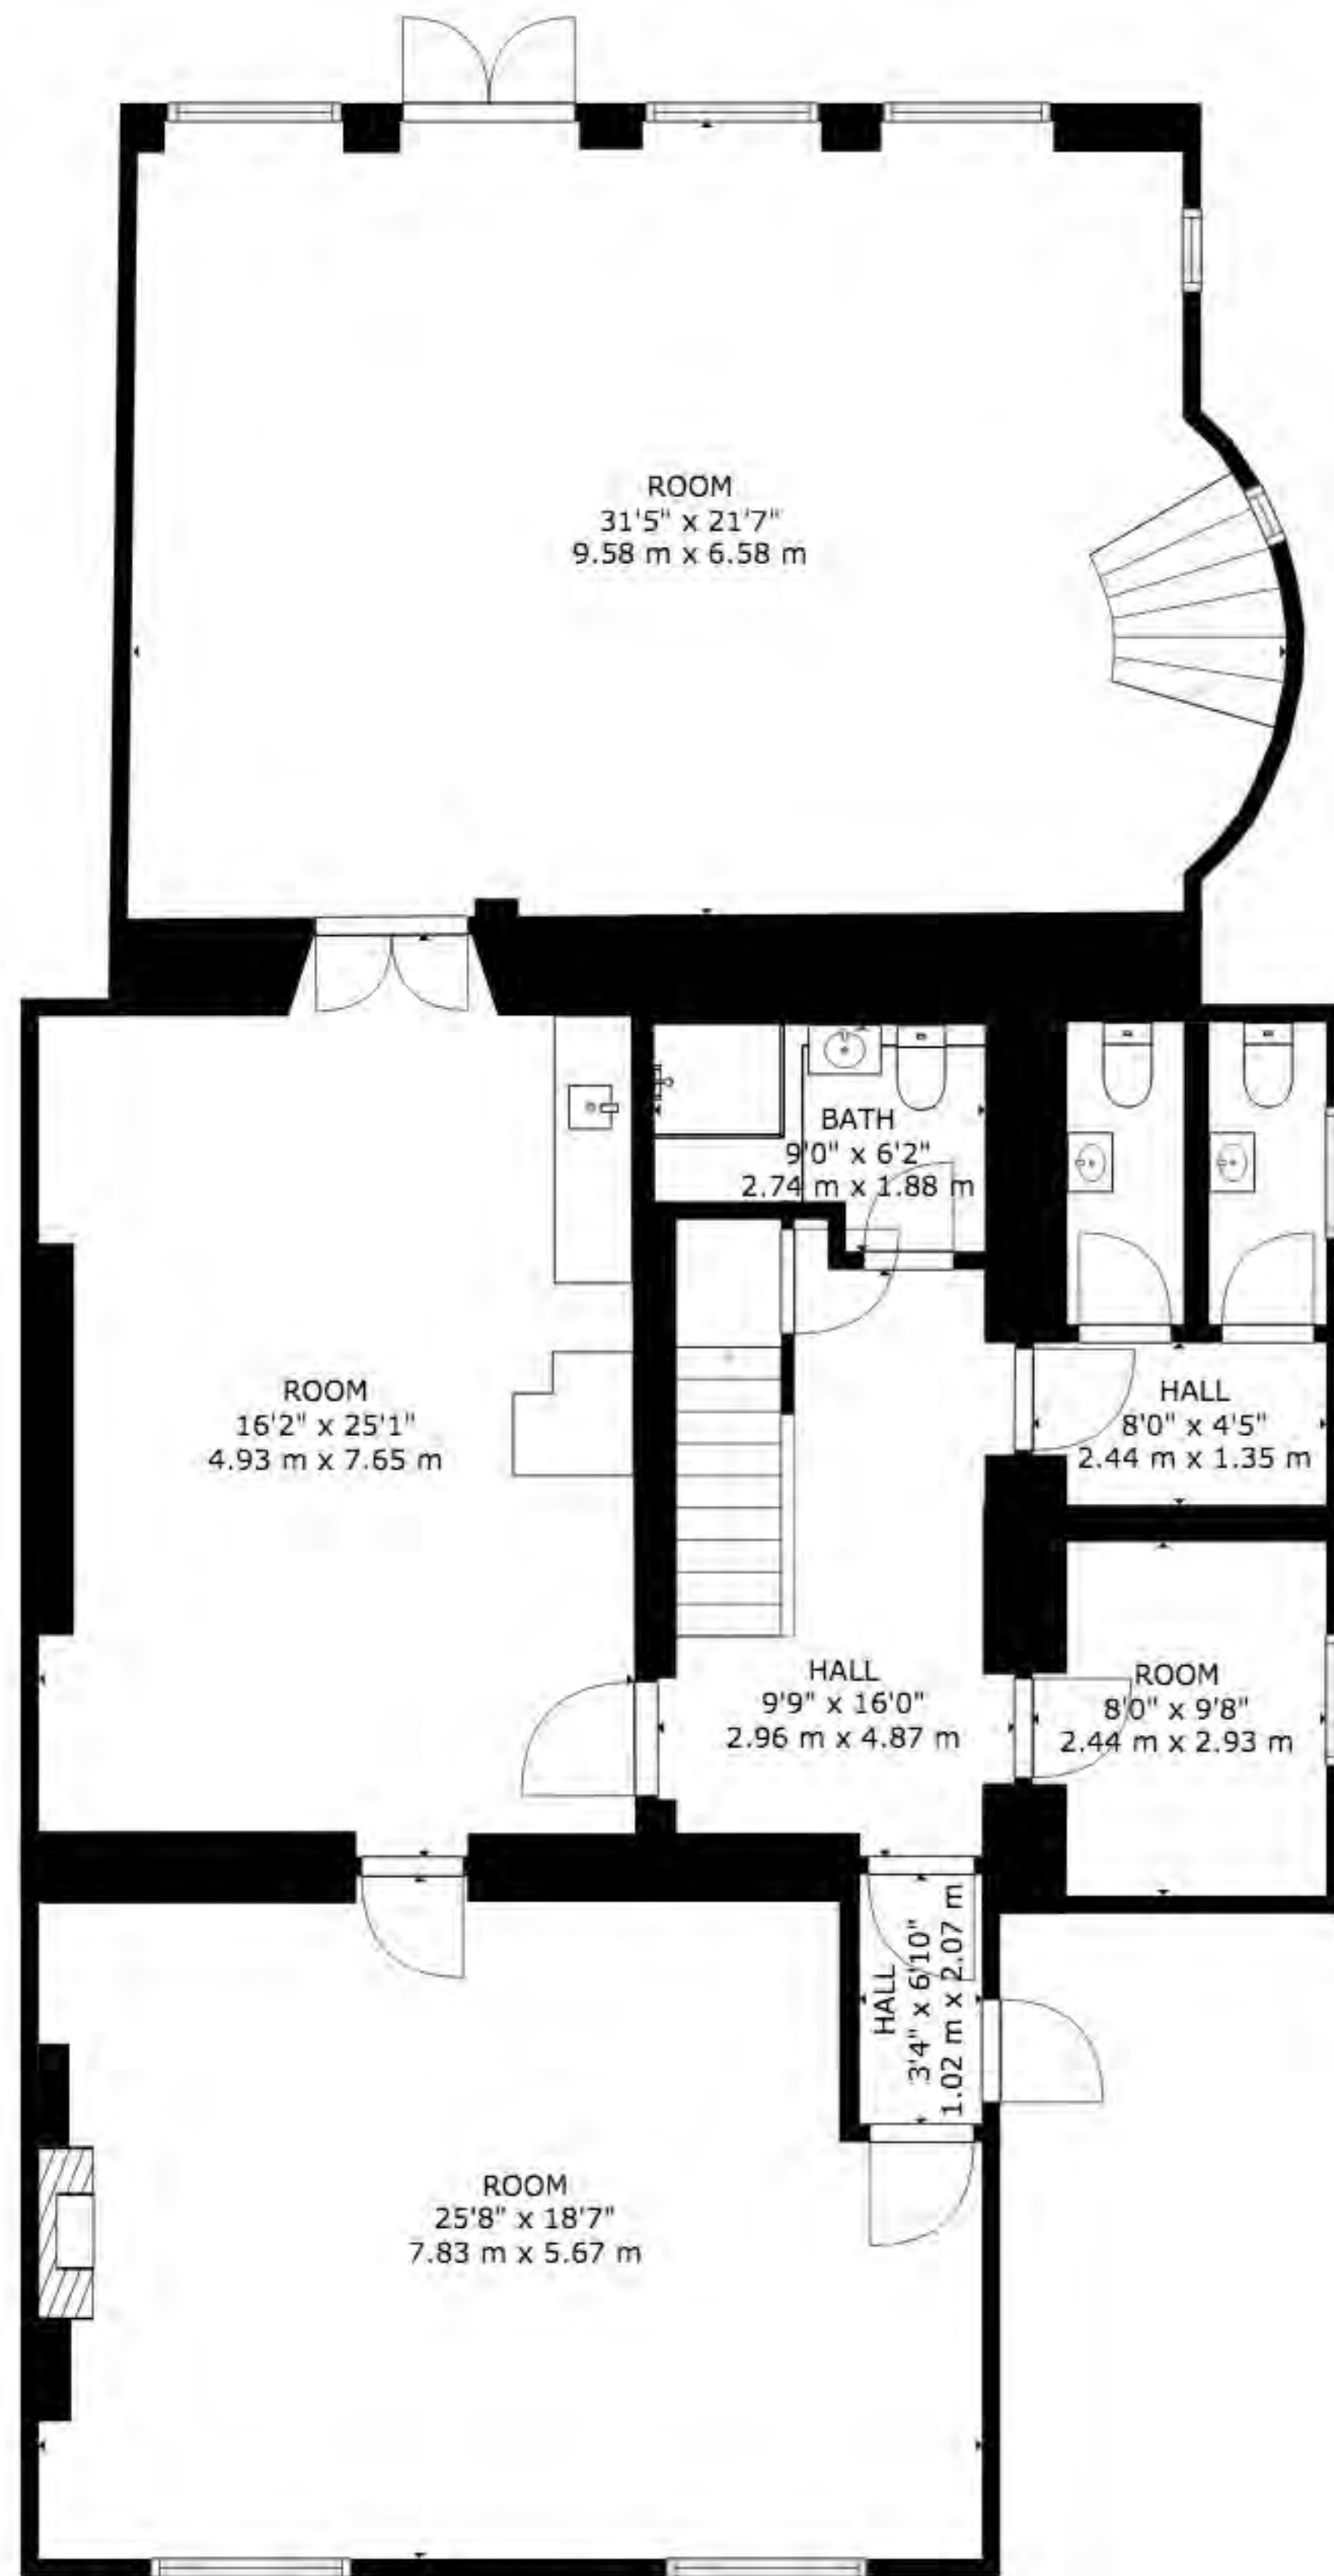

GROSS INTERNAL AREA
 FLOOR 1: 2024 sq ft, 188 m², FLOOR 2: 1874 sq ft, 174 m²
 FLOOR 3: 1315 sq ft, 122 m², FLOOR 4: 1283 sq ft, 119 m²
 TOTAL: 6497 sq ft, 604 m²
 SIZES AND DIMENSIONS ARE APPROXIMATE, ACTUAL MAY VARY.

FLOOR 1

FLOOR 2

FLOOR 3

FLOOR 4

GROSS INTERNAL AREA

FLOOR 1: 2024 sq ft, 188 m², FLOOR 2: 1874 sq ft, 174 m²

FLOOR 3: 1315 sq ft, 122 m², FLOOR 4: 1283 sq ft, 119 m²

TOTAL: 6497 sq ft, 604 m²

SIZES AND DIMENSIONS ARE APPROXIMATE, ACTUAL MAY VARY.

PROPERTY MEDIA EXPERTS

www.vrtours.ie

GROSS INTERNAL AREA

FLOOR 1: 2024 sq ft, 188 m², FLOOR 2: 1874 sq ft, 174 m²

FLOOR 3: 1315 sq ft, 122 m², FLOOR 4: 1283 sq ft, 119 m²

TOTAL: 6497 sq ft, 604 m²

SIZES AND DIMENSIONS ARE APPROXIMATE, ACTUAL MAY VARY.

GROSS INTERNAL AREA
 FLOOR 1: 2024 sq ft, 188 m², FLOOR 2: 1874 sq ft, 174 m²
 FLOOR 3: 1315 sq ft, 122 m², FLOOR 4: 1283 sq ft, 119 m²
 TOTAL: 6497 sq ft, 604 m²
 SIZES AND DIMENSIONS ARE APPROXIMATE, ACTUAL MAY VARY.